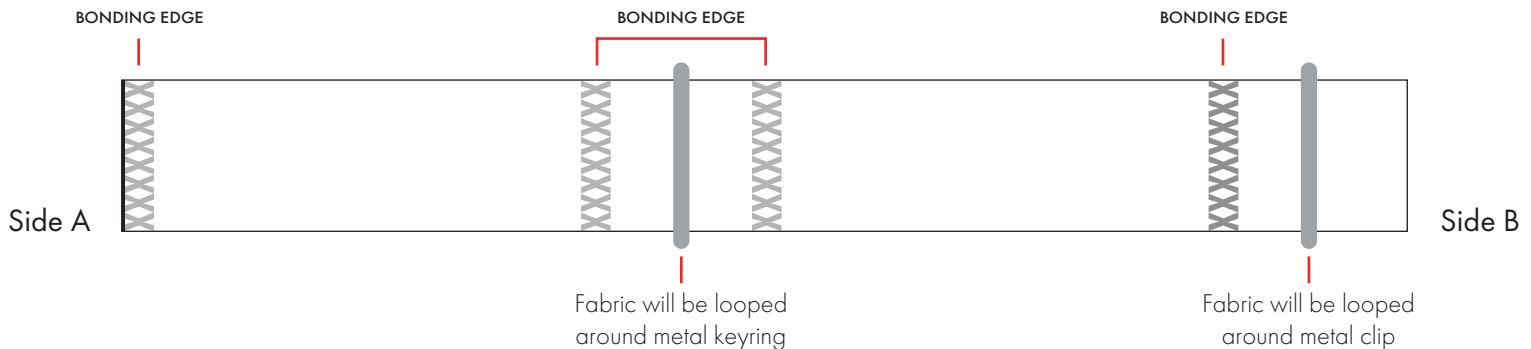

PANTONE REFERENCE(S)

 Full Colour

ARTWORK SCALE 100%
PRODUCT SIZE: 150MM X 20MM

Product Image for visualisation
- colours may vary

WHOLE LENGTH - TO SCALE - 100%

PLEASE NOTE:
WE CANNOT GUARANTEE THE REVERSE ARTWORK POSITION