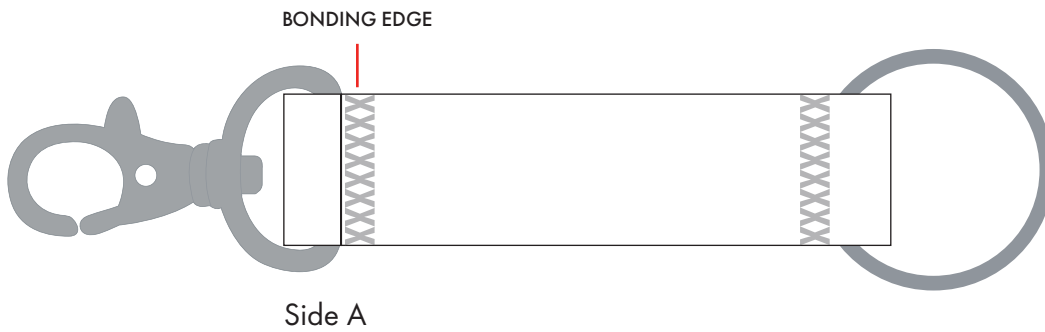

Your Ref:	Quantity:	Product Code: ZL0043
Our Ref:	Version: 1	Product Colour:

PRINTING CONCERNS:**PRODUCT INFO:**

This item is printed using CMYK Dye Sublimation which does not allow for Pantone Matching within the print

PANTONE REFERENCE(S)

 Full Colour

ARTWORK SCALE 100%
PRODUCT SIZE: 150MM X 20MM

Product Image for visualisation
- colours may vary

WHOLE LENGTH - TO SCALE - 100%

PLEASE NOTE:
WE CANNOT GUARANTEE THE REVERSE ARTWORK POSITION