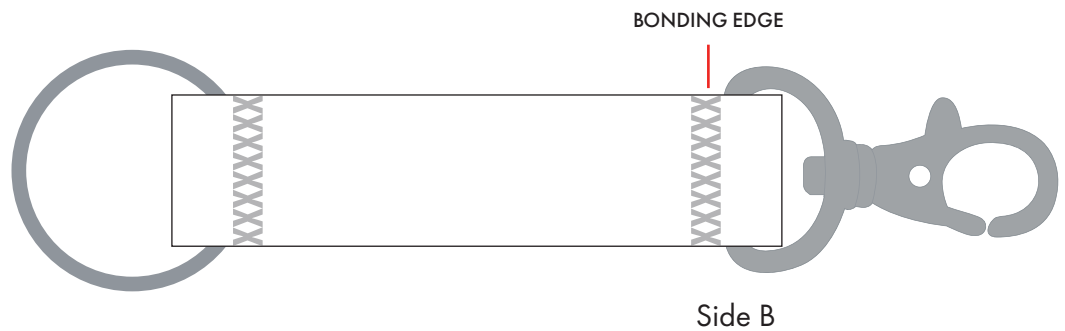

Your Ref:	Quantity:	Product Code: ZL0043
Our Ref:	Version: 1	Product Colour:

PRINTING CONCERNS:**PRODUCT INFO:**

This item is printed using CMYK Dye Sublimation which does not allow for Pantone Matching within the print

PANTONE REFERENCE(S)

 Full Colour

ARTWORK SCALE 100%
PRODUCT SIZE: 150MM X 20MM

Product Image for visualisation
- colours may vary

WHOLE LENGTH - TO SCALE - 100%

PLEASE NOTE:
WE CANNOT GUARANTEE THE REVERSE ARTWORK POSITION